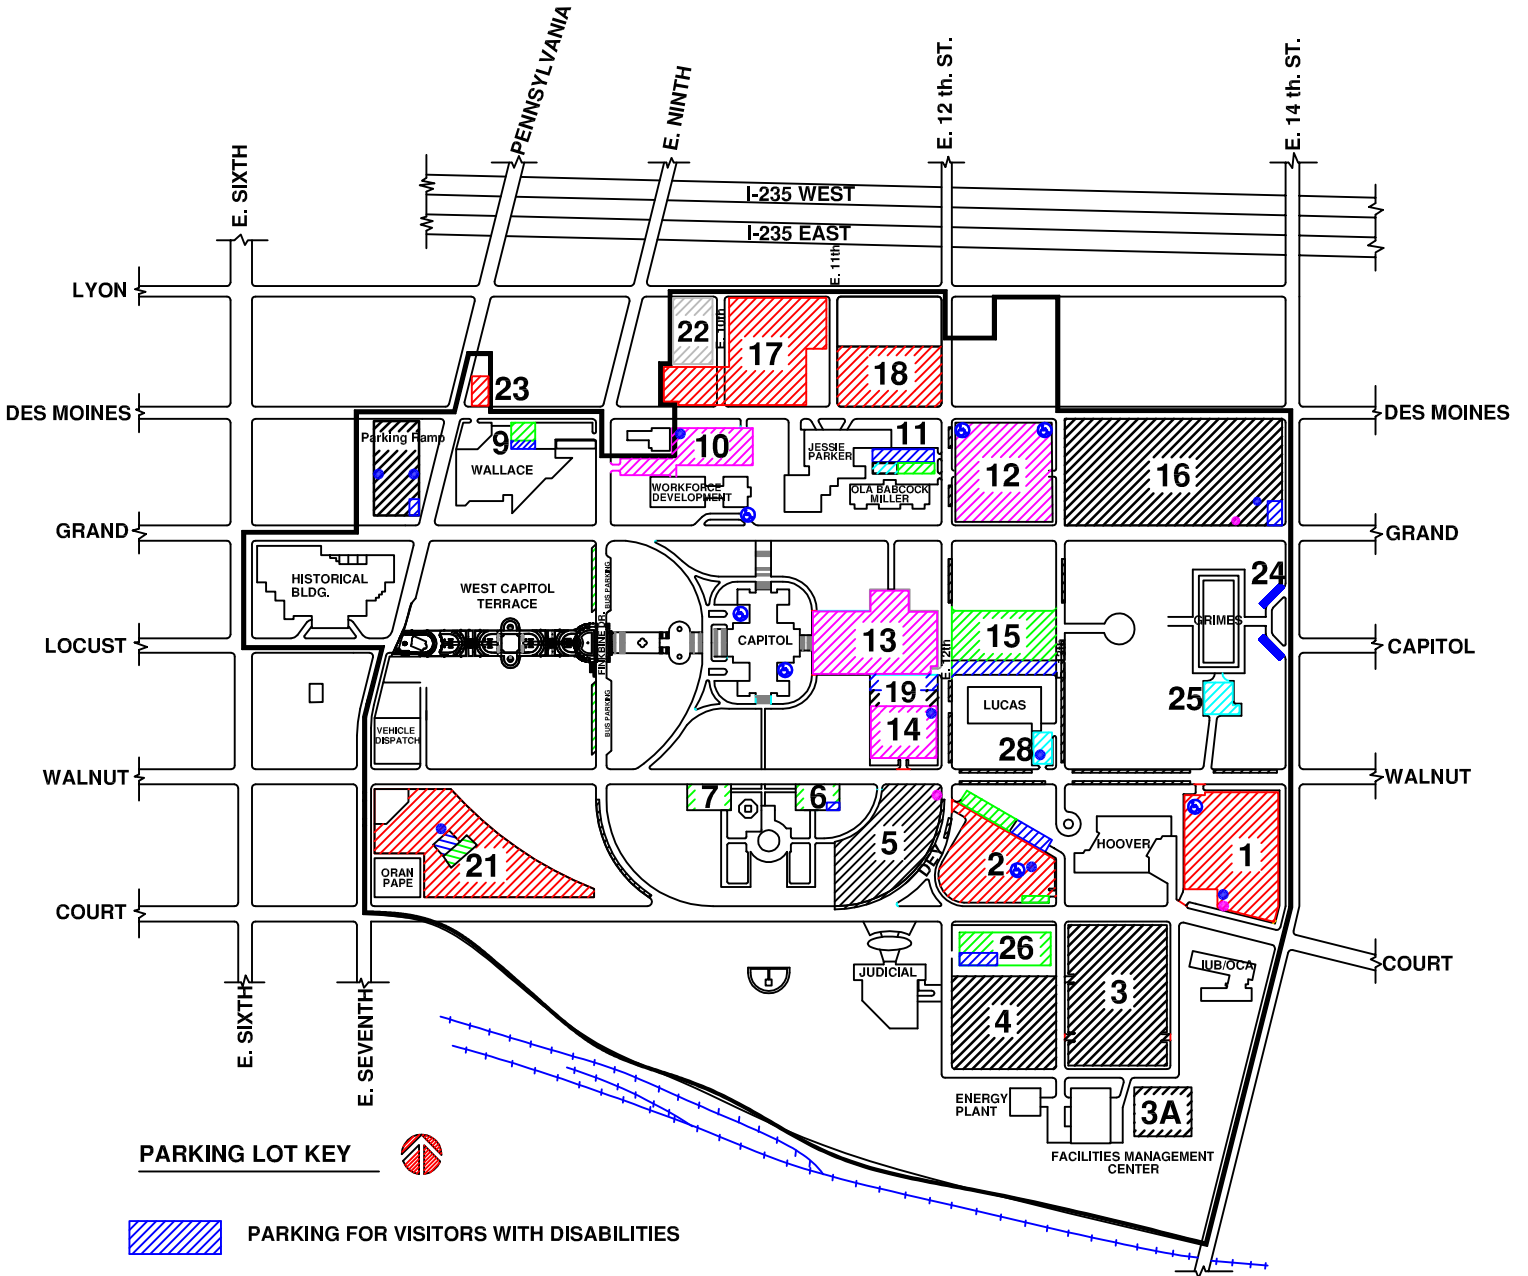

IOWA CAPITOL COMPLEX

ADDITIONAL ACCESSIBLE PARKING IS ALSO LOCATED IN EMPLOYEE AND VISITOR LOTS.
 UPDATED MARCH 24, 2016